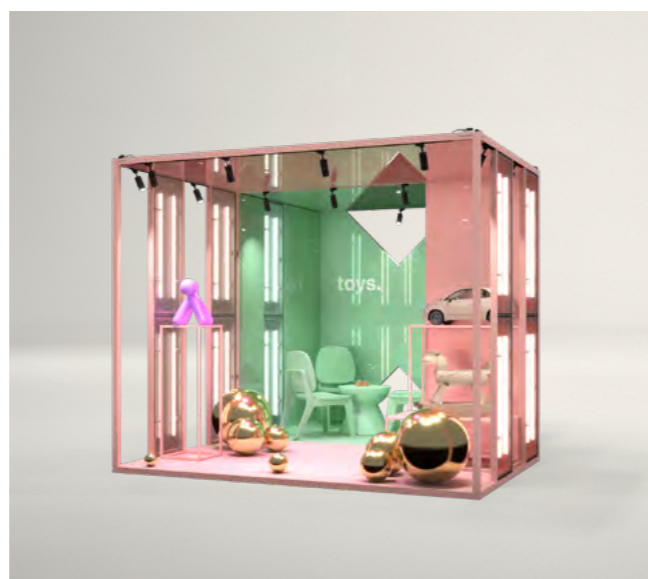

HELO FORM MAX 1.04

exhibition area	3 x 2 m
height	2,6 m