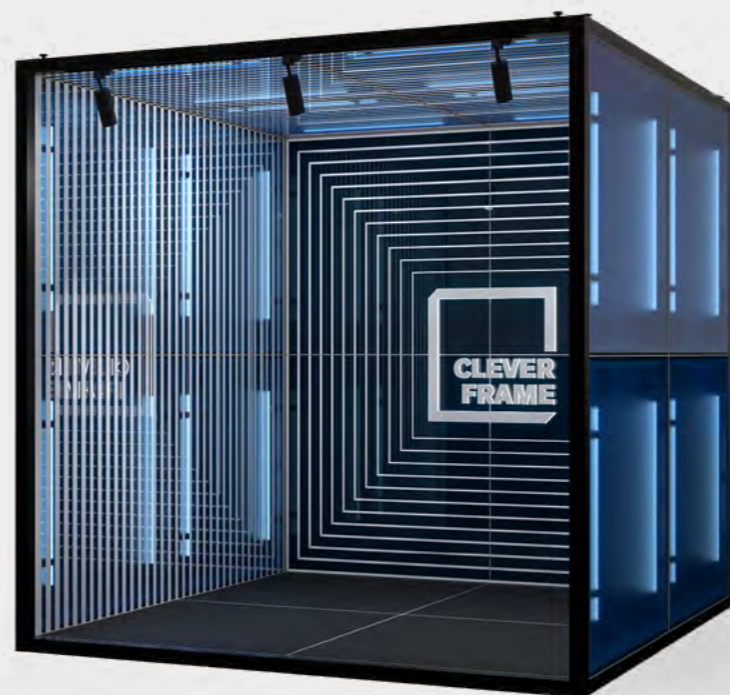

HELO FORM MAX PHOTO.03

exhibition area	2 x 2 m
height	2,6 m

HELO FORM MAX PHOTO.04

exhibition area	2 x 2 m
height	2,6 m

HELO FORM MAX PHOTO.05

exhibition area	3 x 2 m
height	2,6 m