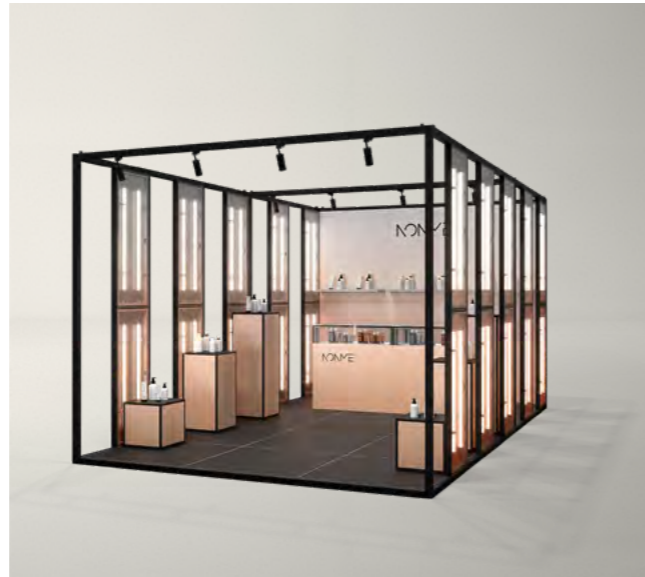

## HELO FORM MAX x CLEVER FRAME

Mix. Match. Stand out.

HELO FORM MAX 1.01

exhibition area	3 x 2 m
height	2,6 m

HELO FORM MAX 1.02

exhibition area	3 x 2 m
height	2,6 m

HELO FORM MAX 1.05

exhibition area	3 x 3 m
height	2,6 m

HELO FORM MAX 1.06

exhibition area	3 x 3 m
height	2,6 m

HELO FORM MAX 1.03

exhibition area	3 x 2 m
height	2,6 m

HELO FORM MAX 1.04

exhibition area	3 x 2 m
height	2,6 m

HELO FORM MAX 1.07

exhibition area	3 x 2 m
height	2,6 m

HELO FORM MAX 1.08

exhibition area	3 x 2 m
height	2,6 m

HELO FORM MAX structures can be freely connected and expanded, creating larger zones at any scale. The system's modular logic allows you to design spaces with virtually no limits.

HELO FORM MAX 2.01

exhibition area	5 x 3 m
height	2,6 m

HELO FORM MAX 2.03

exhibition area	7 x 2 m
height	2,6 m

HELO FORM MAX 2.02

exhibition area	5 x 2 m
height	2,6 m

HELO FORM MAX 2.04

exhibition area	6 x 4 m
height	2,6 m