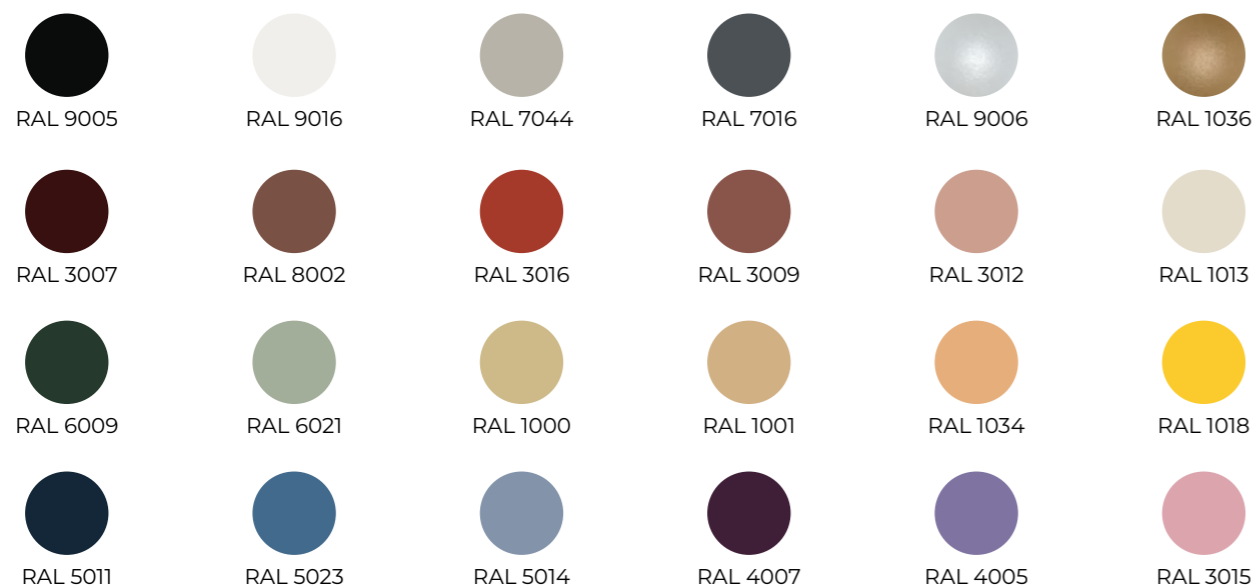

HELO FORM system furniture

Clever Frame modular floor

structure powder-coated in a RAL colour

Construction: powder-coated aluminium

Choose any color from RAL palette, and the aluminum structure will receive a durable, power-coated finish perfectly matched to your brand identity.