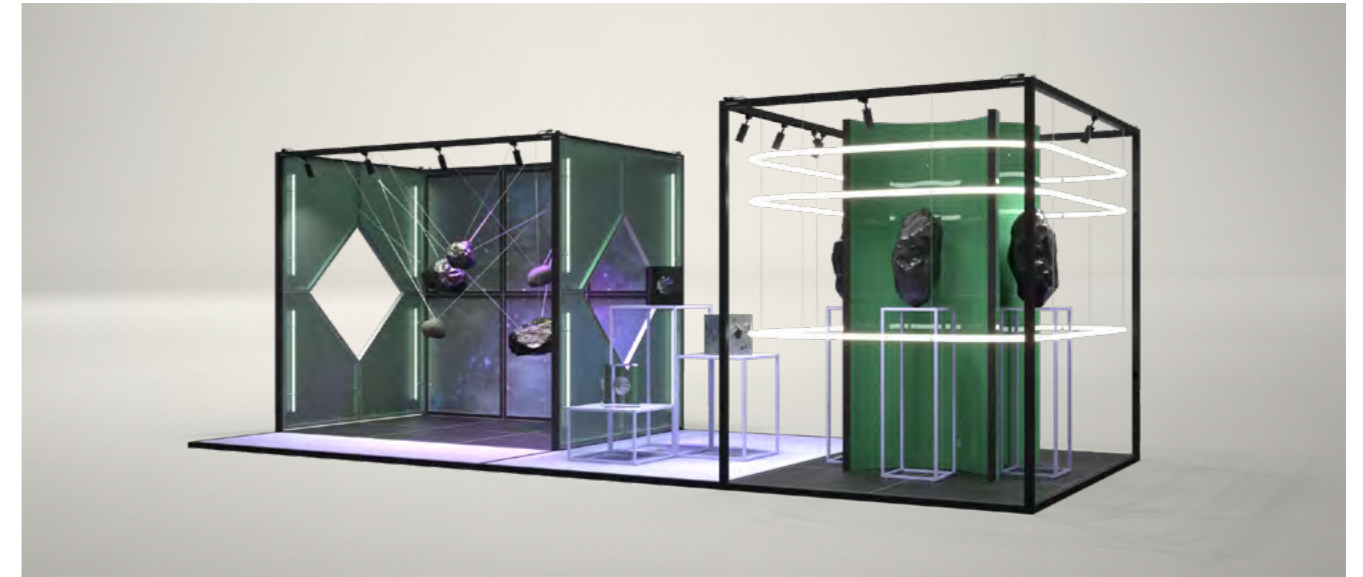

HELO FORM MAX 2.03

exhibition area	7 x 2 m
height	2,6 m