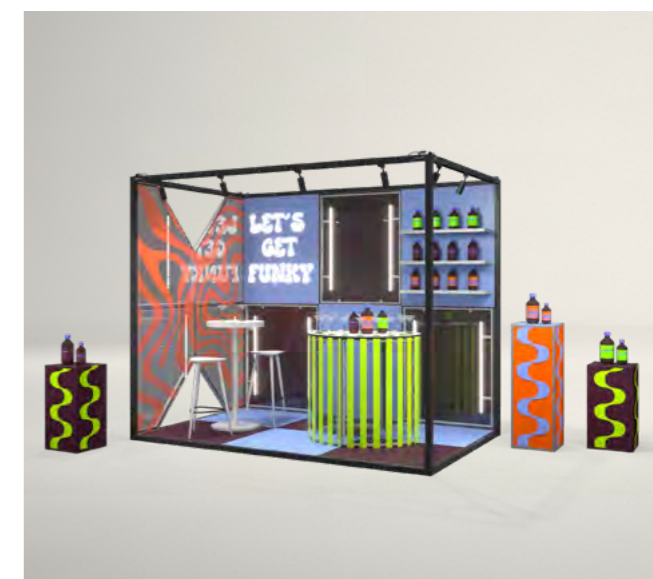

HELO FORM MAX 1.06

exhibition area	3 x 3 m
height	2,6 m

HELO FORM MAX 1.03

exhibition area	3 x 2 m
height	2,6 m

HELO FORM MAX 1.04

exhibition area	3 x 2 m
height	2,6 m

HELO FORM MAX 1.07

exhibition area	3 x 2 m
height	2,6 m

HELO FORM MAX 1.08

exhibition area	3 x 2 m
height	2,6 m

HELO FORM MAX structures can be freely connected and expanded, creating larger zones at any scale. The system's modular logic allows you to design spaces with virtually no limits.