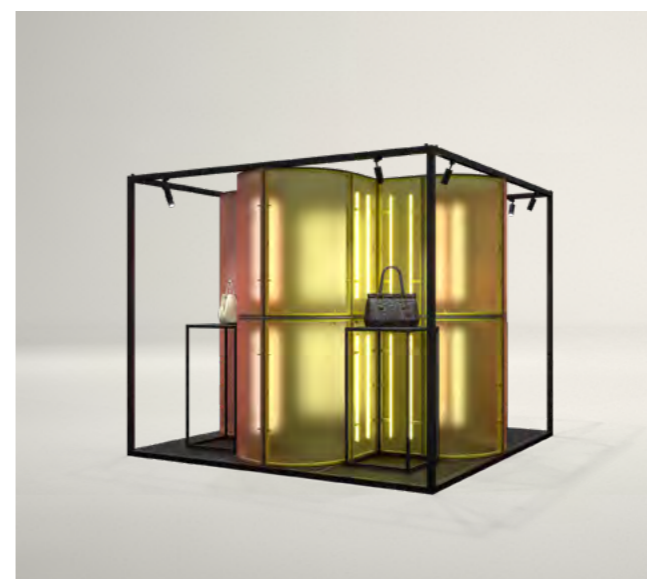

transparent panel

backlit panel

glossy panel with personalized print

matte panel with personalized print

wooden panel

green panel

Lighting: built-in track

Make use of the integrated track system and illuminate the interior with precise, directional lighting concealed in the top profile.

HELO FORM MAX 1.06

exhibition area	3 x 3 m
height	2,6 m

HELO FORM MAX 1.03

exhibition area	3 x 2 m
height	2,6 m

HELO FORM MAX 1.04

exhibition area	3 x 2 m
height	2,6 m

HELO FORM MAX 1.07

exhibition area	3 x 2 m
height	2,6 m

HELO FORM MAX 1.08

exhibition area	3 x 2 m
height	2,6 m

HELO FORM MAX structures can be freely connected and expanded, creating larger zones at any scale. The system's modular logic allows you to design spaces with virtually no limits.