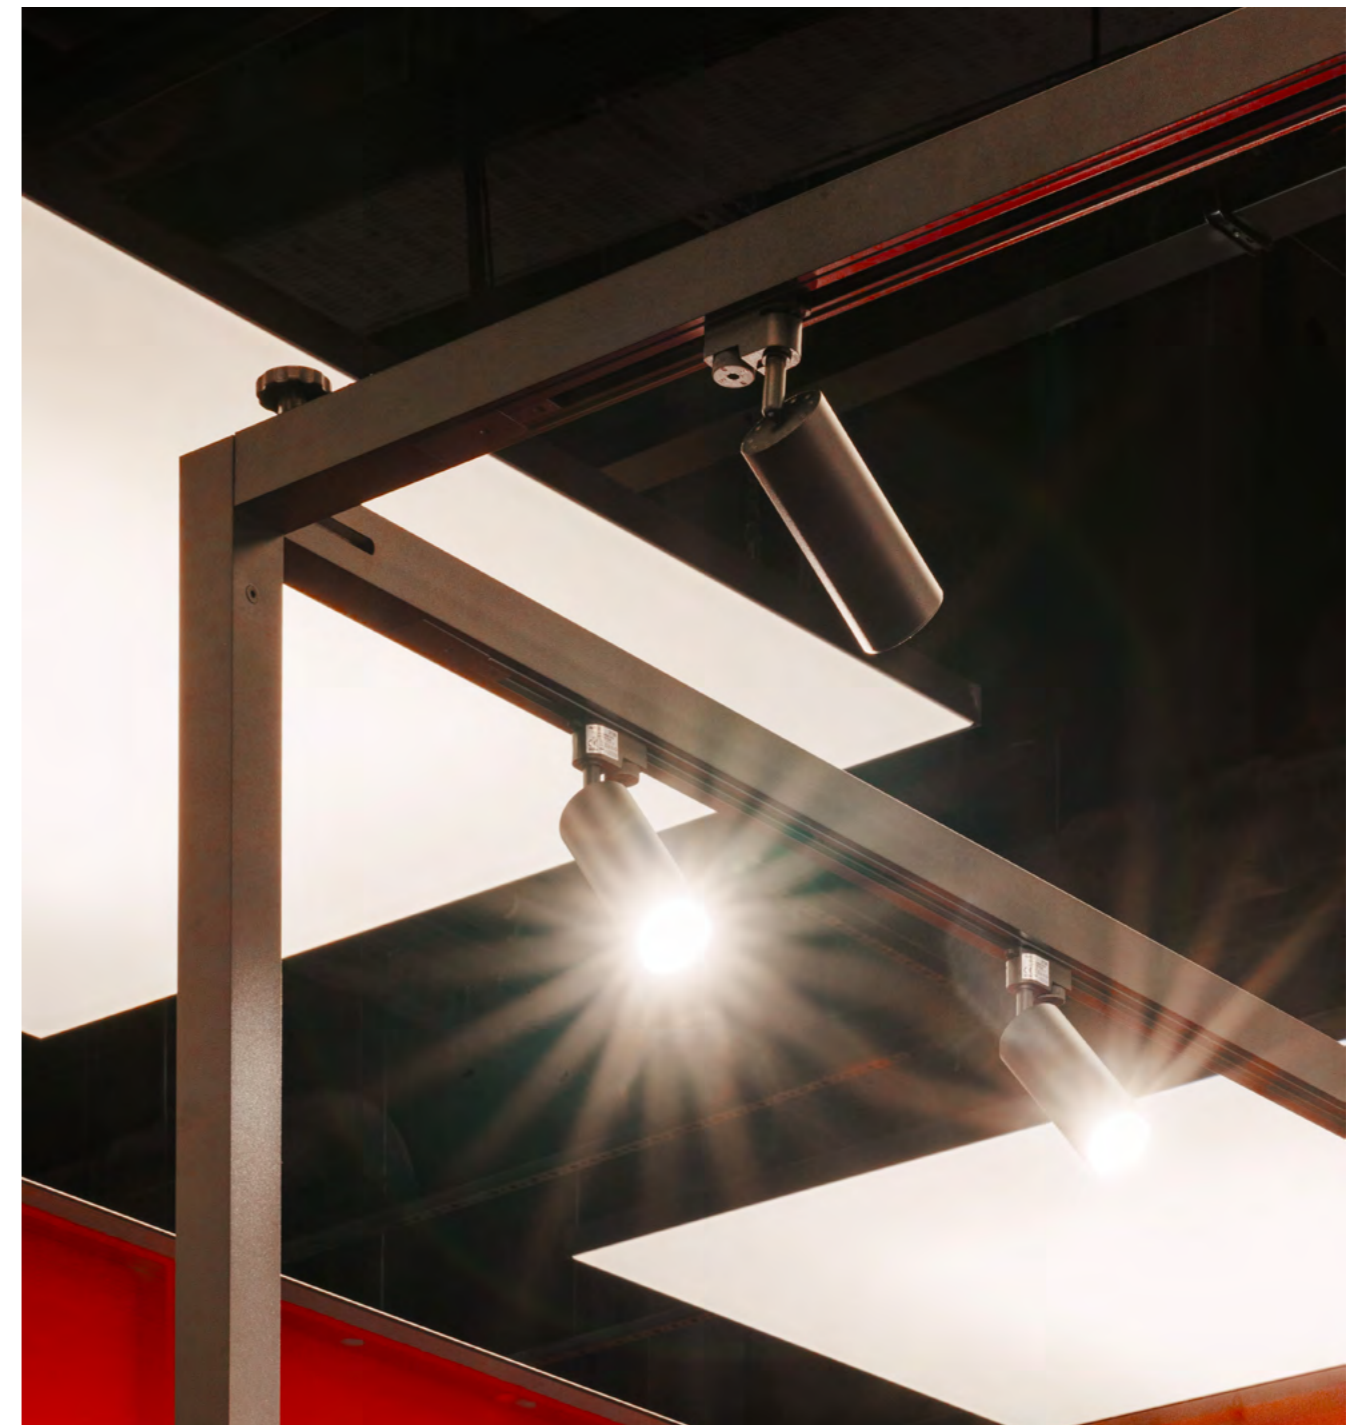

transparent panel

backlit panel

glossy panel with personalized print

matte panel with personalized print

wooden panel

green panel

Lighting: built-in track

Make use of the integrated track system and illuminate the interior with precise, directional lighting concealed in the top profile.

## Proven in practice

HELO FORM MAX is a modular structure that blends system precision with a sleek, technical aesthetic. Its geometric, repeatable logic creates a strong spacial frame, giving installations and zones a clear, defined character.